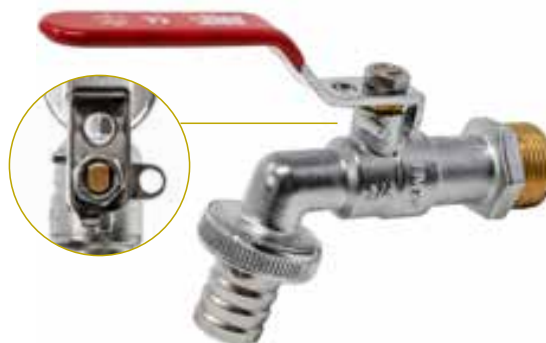

CÓDIGO	MEDIDA		
CODE	SIZE		
4147-01520	1/2" x 3/4"	40	10
4147-02025	3/4" x 1"	24	6
4147-02532	1" x 1 1/4"	12	3

- Candado no incluido
  Lock not included

4146

SILVER

GRIFO ESFERA JARDÍN PN-16 CON RACOR MANGUERA MODELO
EXPORT BRASS BALL BIBCOCK GARDEN PN-16 WITH HOSE
CONNECTOR EXPORT TYPE